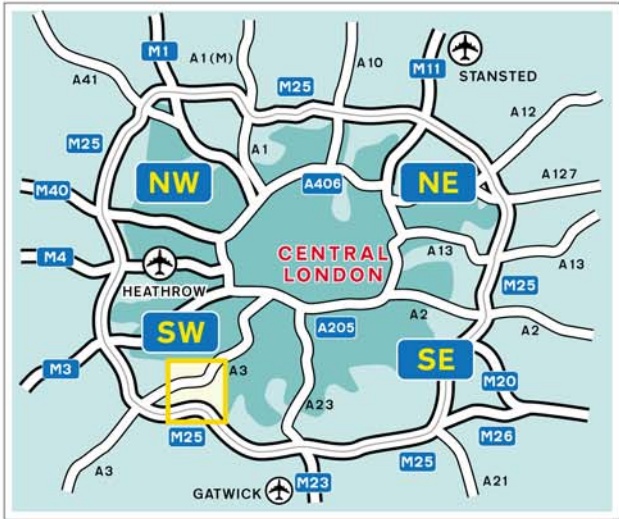

Cox Lane  
 Chessington  
 Surrey  
 KT9 1SJ  
 Tel: 020 8286 5000  
 Fax: 020 8286 5056

**How to find us**

**By Rail**  
 Tolworth Station is approximately a 20 minute walk, taxi's are available outside the station, or a K2 bus may be caught on the opposite side of the road and stops outside the building. Trains from London to Tolworth leave from Waterloo and Clapham Junction.

Surbiton Station is a 15 minute car journey and there is a Taxi Rank outside. Trains to Surbiton from Waterloo and Clapham Junction are far more frequent than those from Tolworth and fast services are available. The K2 bus is also available from Surbiton High Street.