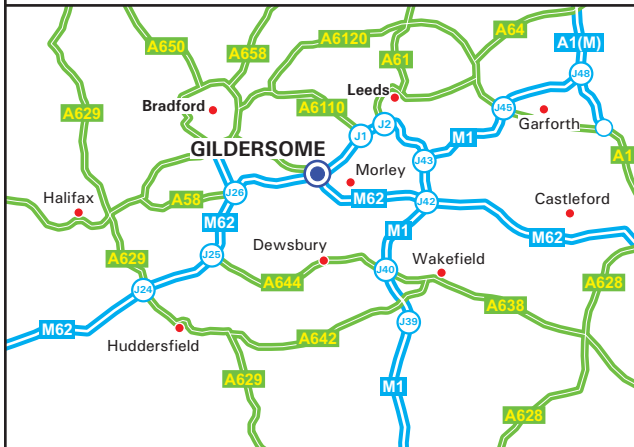

Nepshaw Lane South
Gildersome, Leeds, LS27 7JQ
Tel 0113 251 3000 - Fax 0113 251 3030
www.bellmicro.eu

From M62 West

Exit the motorway at Junction 27
At the roundabout take the third exit onto the A650
Pass the Ambulance Station on the left
Turn left into Nepshaw Lane South
Take the second left turning, just before the road reaches a dead end
We are located on the right hand side (see inset)

From M62 East

Exit the motorway at Junction 27
At the roundabout take the third exit (you are doubling back on yourself)
At the roundabout take the third exit onto the A650
Pass the Ambulance Station on the left
Turn left into Nepshaw Lane South
Take the second left turning, just before the road reaches a dead end
We are located on the right hand side (see inset)

From M1

Leave the M1 at Junction 42 (signed Manchester, Bradford, Hull & M62).
Join the M62 Westbound and follow directions above "From M62 West".

PRODUCED BY BUSINESS MAPS LTD FROM DIGITAL DATA - © BARTHOLOMEW(2007)