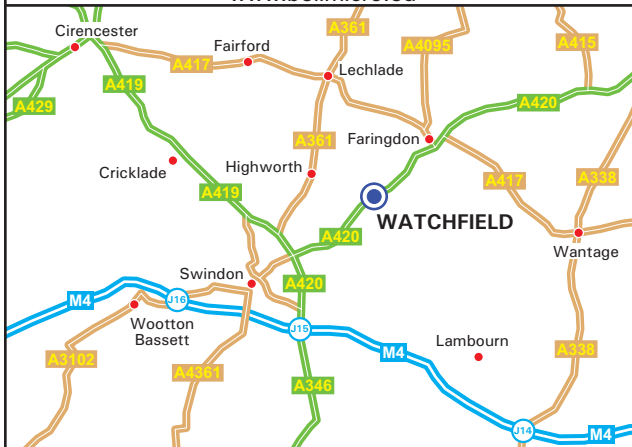

#### From M4

Leave the M4 at Junction 15 (signed Marlborough, A346, Swindon (E), A419 & Oxford (A420)).  
Join the A419 (Marlborough Road) following signs for Oxford.  
Continue straight over the "Common Head" roundabout remaining on the A419. Leave the A419 at the Oxford / A420 exit.  
At the next roundabout, take the second exit onto Merlin Way, following signs for Oxford & A420.  
At the "White Hart" roundabout, take the third exit onto the A420, following signs for Oxford.  
Take the second exit at the next roundabout, remaining on the A420.  
Continue for 5 miles on the A420.  
At the roundabout junction with the B4508, take the third exit (signed Shrivenham Hundred Business Park).  
At the next roundabout, take the third exit onto Majors Road.  
Turn right into Shrivenham Hundred Business Park.  
Once in the Business Park, take the first right turn.  
Turn right again at the end of the road, follow signs for Units 68 & 69.  
We are located on the left hand side (see inset).

#### From Oxford

Join the A420 at the Botley Interchange, following signs for Swindon & Faringdon.  
Remain on the A420 for 20 miles until the roundabout junction with the B4508.  
Take the second exit (signed Shrivenham Hundred Business Park).  
At the next roundabout, take the third exit onto Majors Road.  
Turn right into Shrivenham Hundred Business Park.  
Once in the Business Park, take the first right turn.  
Turn right again at the end of the road, follow signs for Units 68 & 69.  
We are located on the left hand side (see inset).