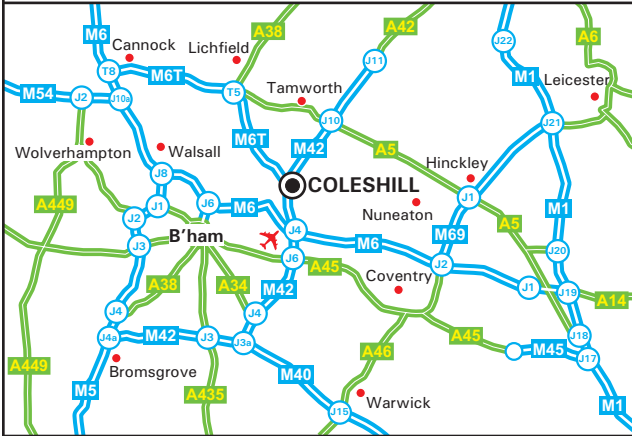

Unit 6a, Faraday Avenue  
Hams Hall Distribution Park  
Coleshill, Birmingham B46 1AL  
Tel: - Fax:  
www.bellmicro.eu.com

#### From M42 Northbound

Leave the M42 at Junction 9 (signed Coventry (N & E), (M6, M1) A446 & Brownhills (M6 Toll)).  
At the roundabout at the end of the slip road, take the fifth exit onto the A446 (Lichfield Road).  
At the next roundabout, take the first exit onto Faraday Avenue (signed Hams Hall Distribution Park).  
Continue straight across the next roundabout, remaining on Faraday Avenue.  
At next roundabout, take the third exit.  
We are located on the left hand side (see inset).

#### From M42 Southbound

Leave the M42 at Junction 9 (signed Sutton Coldfield, A4097, Lichfield & A446).  
At the roundabout at the end of the slip road, take the second exit onto the A446 (Lichfield Road).  
At the next roundabout, take the first exit onto Faraday Avenue (signed Hams Hall Distribution Park).  
Continue straight across the next roundabout, remaining on Faraday Avenue.  
At next roundabout, take the third exit.  
We are located on the left hand side (see inset).